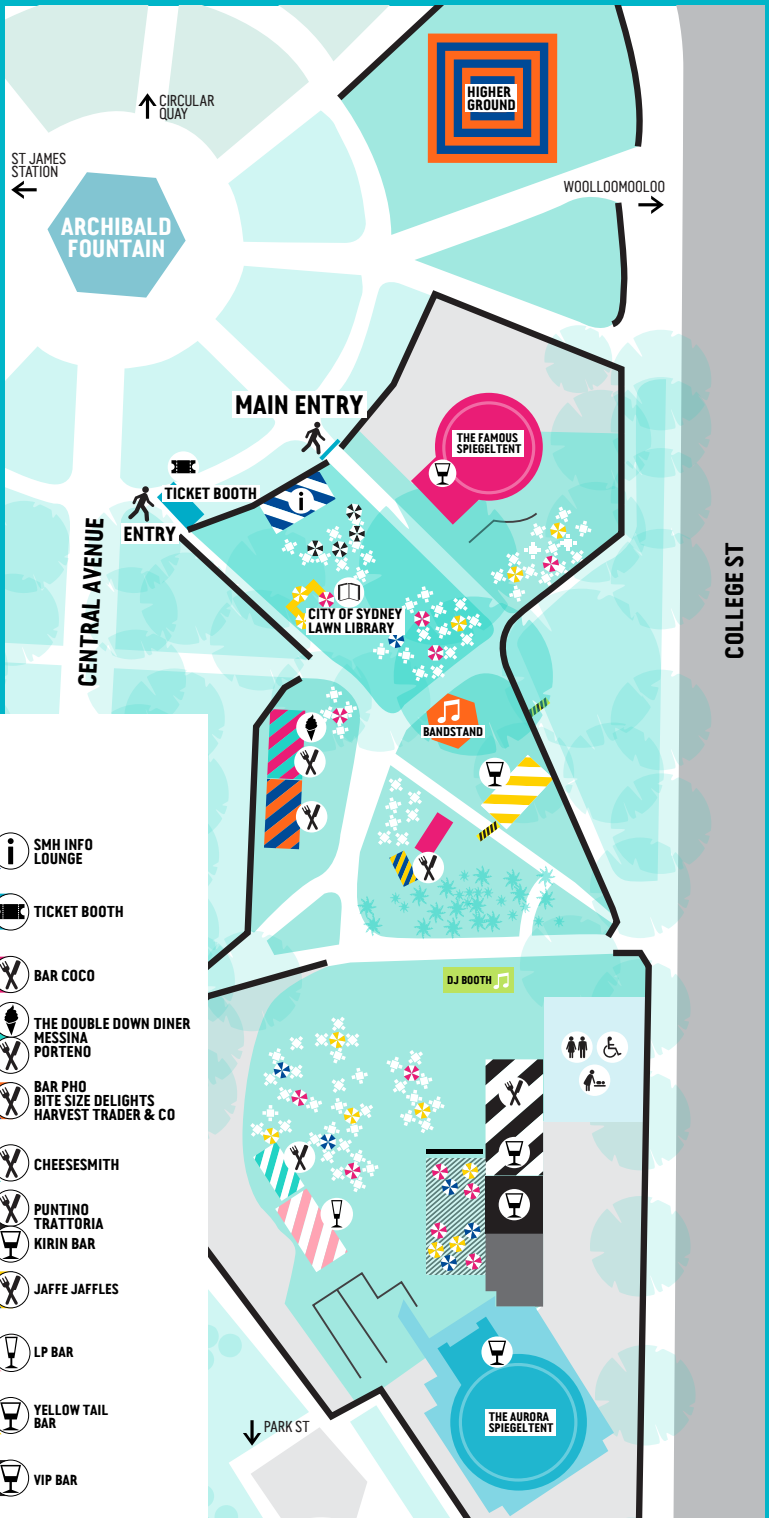

Trade &
Investment
Arts NSW

PRINCIPAL GOVERNMENT PARTNER

E SOURCE

THE STAR
SYDNEY
PRINCIPAL PARTNER

FESTIVAL VILLAGE SCHEDULE

TUESDAY 13 JANUARY – SUNDAY 18 JANUARY

OPENING TIMES

BOX OFFICE
FOOD STALLS
CITY OF SYDNEY LAWN LIBRARY
LICENSED BARS

8AM DAILY
11AM DAILY
11AM DAILY
4.30PM DAILY

KEY

VENUE

- THE AURORA
- THE FAMOUS SPIEGELTENT
- AROUND THE FESTIVAL VILLAGE
- BANDSTAND
- CITY OF SYDNEY LAWN LIBRARY
- DJ BOOTH
- HYDE PARK NORTH

FREE

-
-
-
-
-
-
-

FESTIVAL VILLAGE

LOCATION MAP

FOR MORE INFO GO TO
SYDNEYFESTIVAL.ORG.AU

KEY

- | | | | |
|--|---------------------------------|--|-----------------------|
| | THE AURORA SPIEGEL TENT | | SMH INFO LOUNGE |
| | THE FAMOUS SPIEGEL TENT | | TICKET BOOTH |
| | HIGHER GROUND | | BAR COCO |
| | BANDSTAND | | THE DOUBLE DOWN DINER |
| | DJ BOOTH | | MESSINA PORTENO |
| | CITY OF SYDNEY LAWN LIBRARY | | BAR PHO |
| | TOILETS, WASHROOM & BABY CHANGE | | BITE SIZE DELIGHTS |
| | KIRIN BIT.FALL | | HARVEST TRADER & CO |
| | ENTRANCE | | CHEESMITH |
| | NO ACCESS | | PUNTING TRATTORIA |
| | | | KIRIN BAR |
| | | | JAFFE JAFFLES |
| | | | LP BAR |
| | | | YELLOW TAIL BAR |
| | | | VIP BAR |