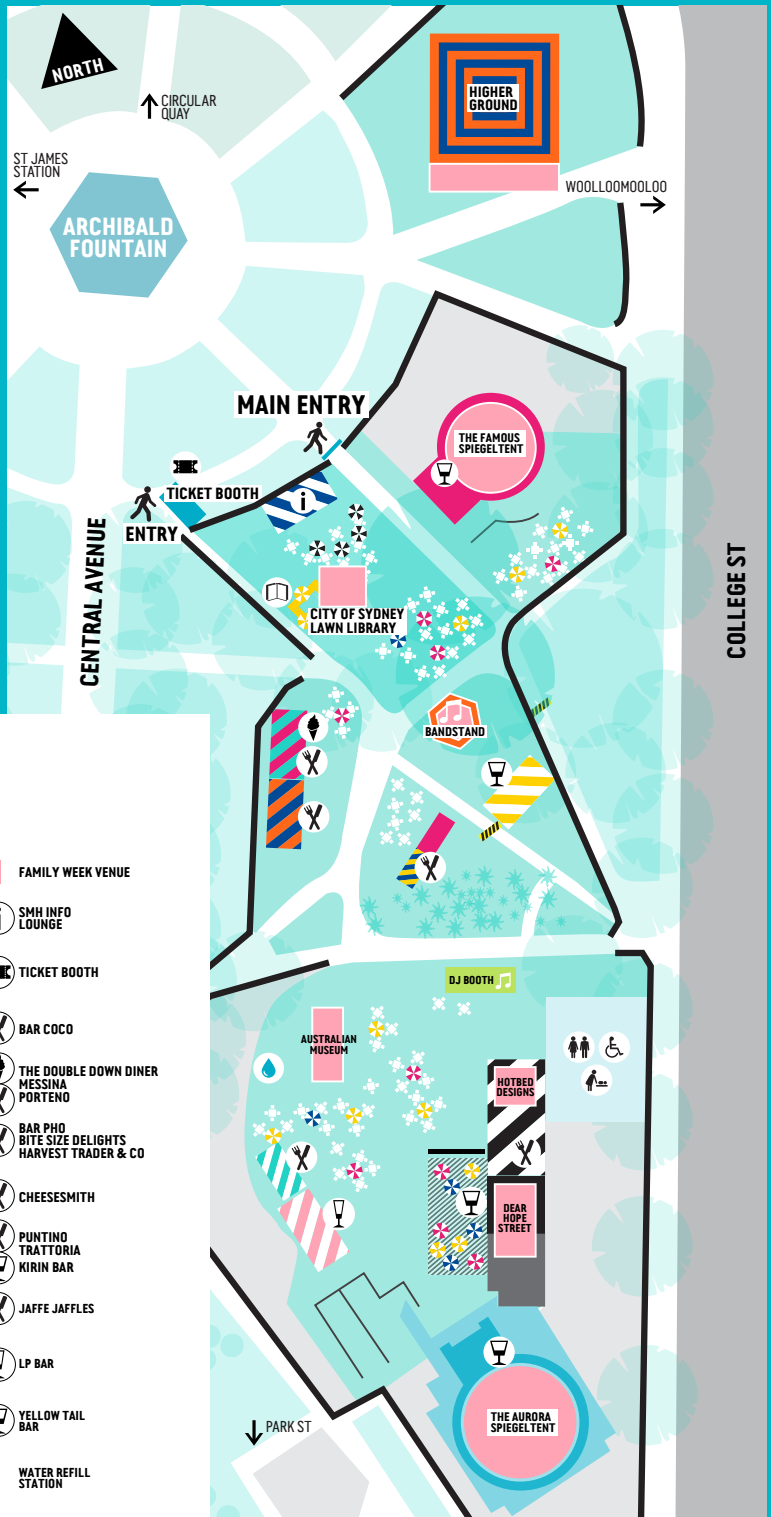

FESTIVAL VILLAGE

LOCATION MAP

FOR MORE INFO GO TO
SYDNEYFESTIVAL.ORG.AU

KEY

	THE AURORA SPIEGELTENT		FAMILY WEEK VENUE
	THE FAMOUS SPIEGELTENT		SMH INFO LOUNGE
	HIGHER GROUND		TICKET BOOTH
	BANDSTAND		BAR COCO
	DJ BOOTH		THE DOUBLE DOWN DINER
	CITY OF SYDNEY LAWN LIBRARY		MESSINA PORTEND
	TOILETS, WASHROOM & BABY CHANGE		BAR PHO
	KIRIN BIT.FALL		BITE SIZE DELIGHTS
	ENTRANCE		HARVEST TRADER & CO
	NO ACCESS		CHEESESMITH
	WATER REFILL STATION		PUNTINO TRATTORIA
			KIRIN BAR
			JAFFE JAFFLES
			LP BAR
			YELLOW TAIL BAR